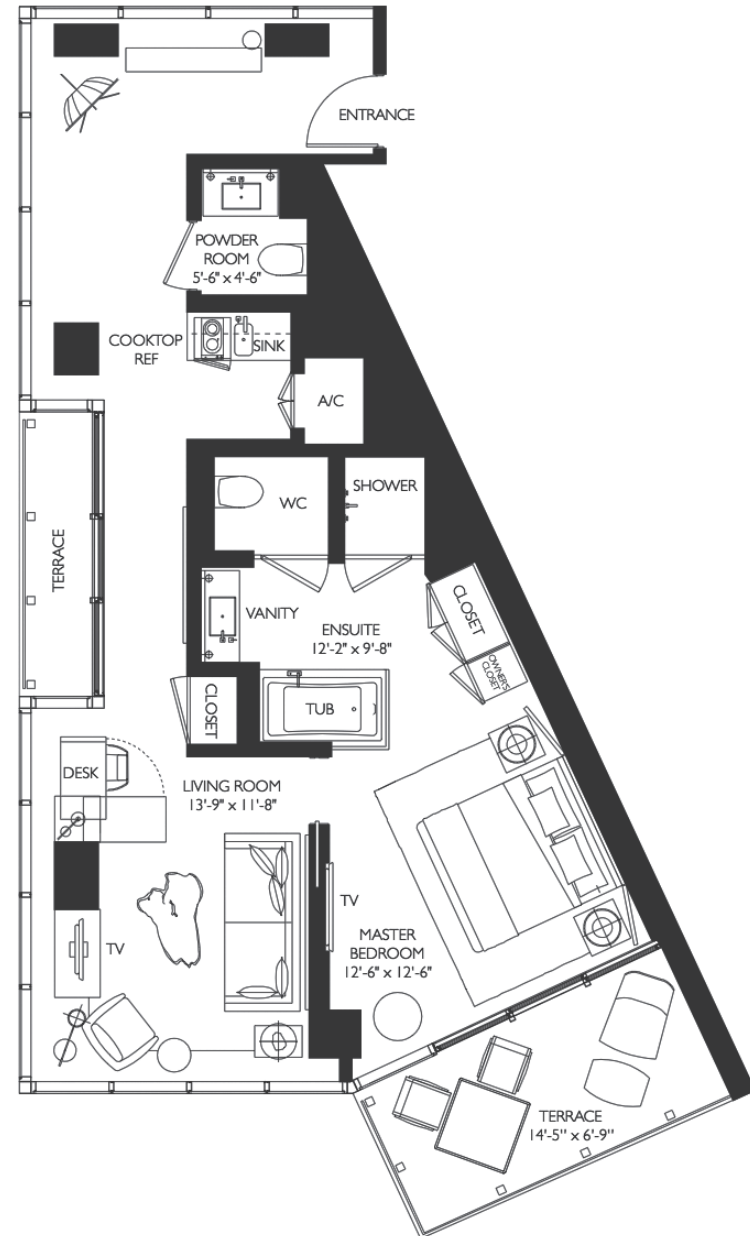

SOUTH BEACH
HOTEL & RESIDENCES

OCEAN RESIDENCE N

1 Bedroom, 1 1/2 Bath

INTERIOR	850 sq. ft.	79.0 m ²
EXTERIOR	144 sq. ft.	13.3 m ²
TOTAL	994 sq. ft.	92.3 m ²

Stated dimensions are measured to the exterior boundaries of the exterior walls and the centerline of interior demising walls and in fact vary from the dimensions that would be determined by using the description and definition of the "Unit" set forth in the Declaration (which generally only includes the interior airspace between the perimeter walls and excludes interior structural components). Additionally, measurements of rooms set forth on any floor plan are generally taken at the greatest points of each given room (as if the room were a perfect rectangle), without regard for any cutouts. Accordingly, the area of the actual room will typically be smaller than the product obtained by multiplying the stated length times width. All dimensions are approximate, and all floor plans and development plans are subject to change.