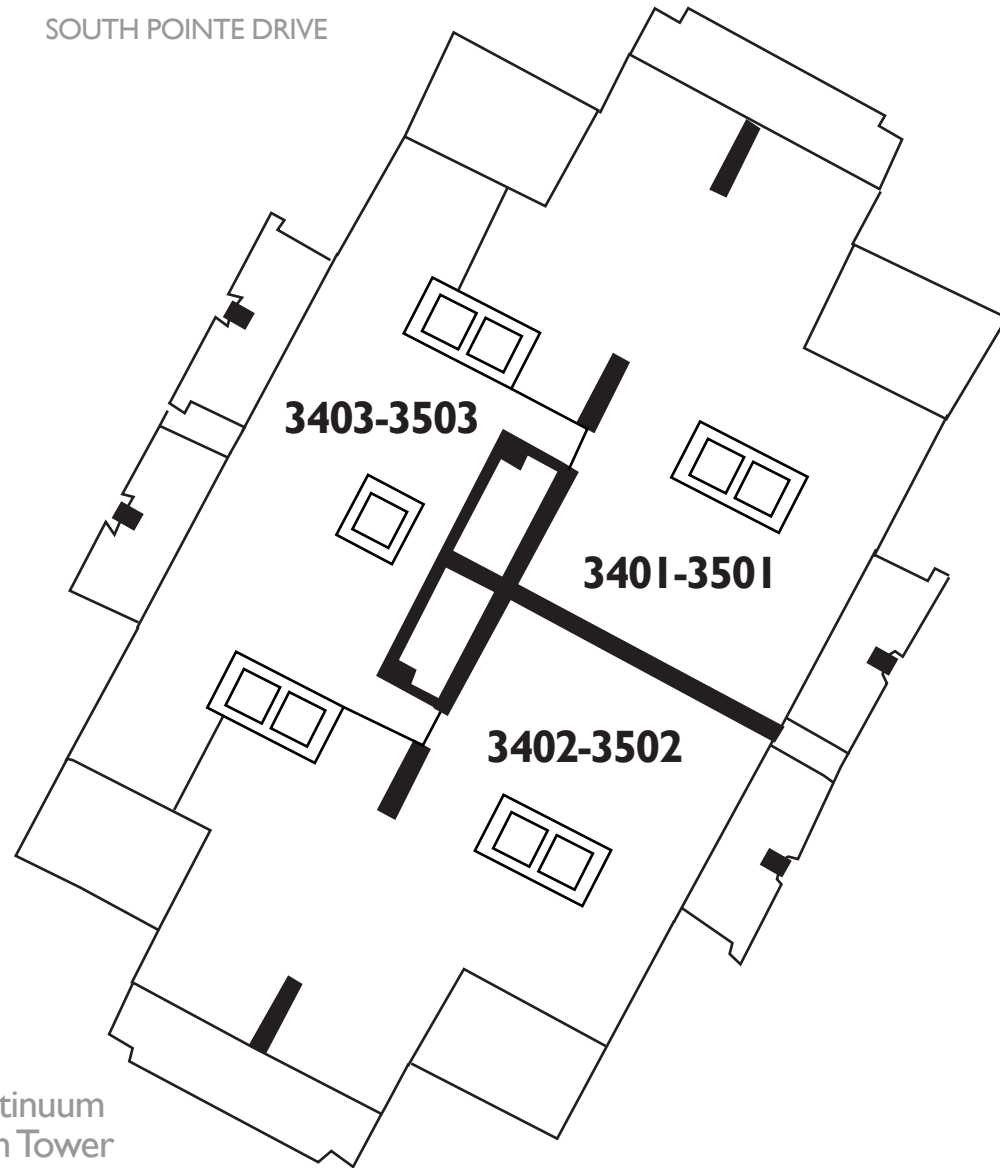

Continuum South Beach

North Tower

SOUTH POINTE DRIVE

OCEAN DRIVE

Floors 34-35

Atlantic Ocean

Continuum South Tower

Floorplans are representations of actual layouts and not meant to be relied upon as exact dimensions of as built condominiums.