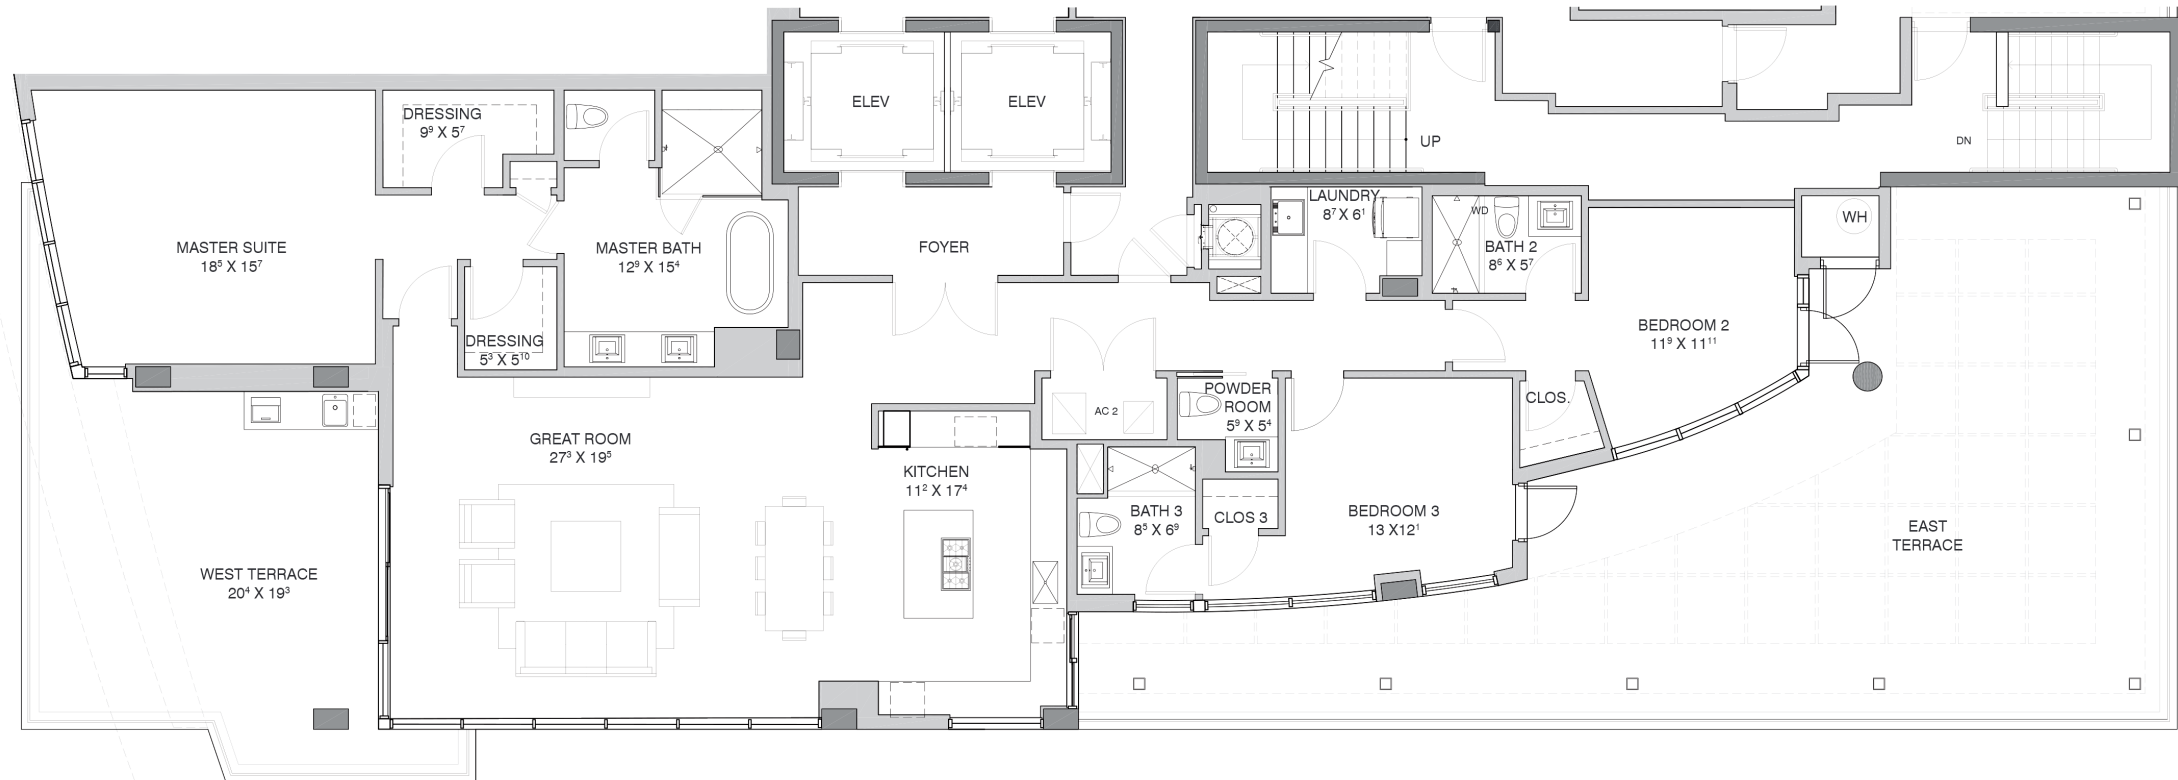

## RESIDENCE 301 LANAI

3 Bedrooms / 3.5 Baths

2,383 Interior sq. ft.

1,569 Exterior sq. ft.

3,952 Total sq. ft.

ORAL REPRESENTATIONS CANNOT BE RELIED UPON AS CORRECTLY STATING REPRESENTATIONS OF THE DEVELOPER. FOR CORRECT REPRESENTATIONS, MAKE REFERENCE TO THIS BROCHURE AND TO THE DOCUMENTS REQUIRED BY SECTION 718.503, FLORIDA STATUTES, TO BE FURNISHED BY A DEVELOPER TO A BUYER OR LESSEE.

The square footage areas used in this brochure include the outer walls surrounding the unit and half the demising wall separating units and areas under roof but not within the walls inside of the unit. Please refer to the survey included as an exhibit to the prospectus for the actual square footage of the units. The square footages used in this brochure are provided so that buyers can compare square footages being used by sellers in other communities. Prices, rendering details, and availability are subject to change without notice. Void where prohibited by law.