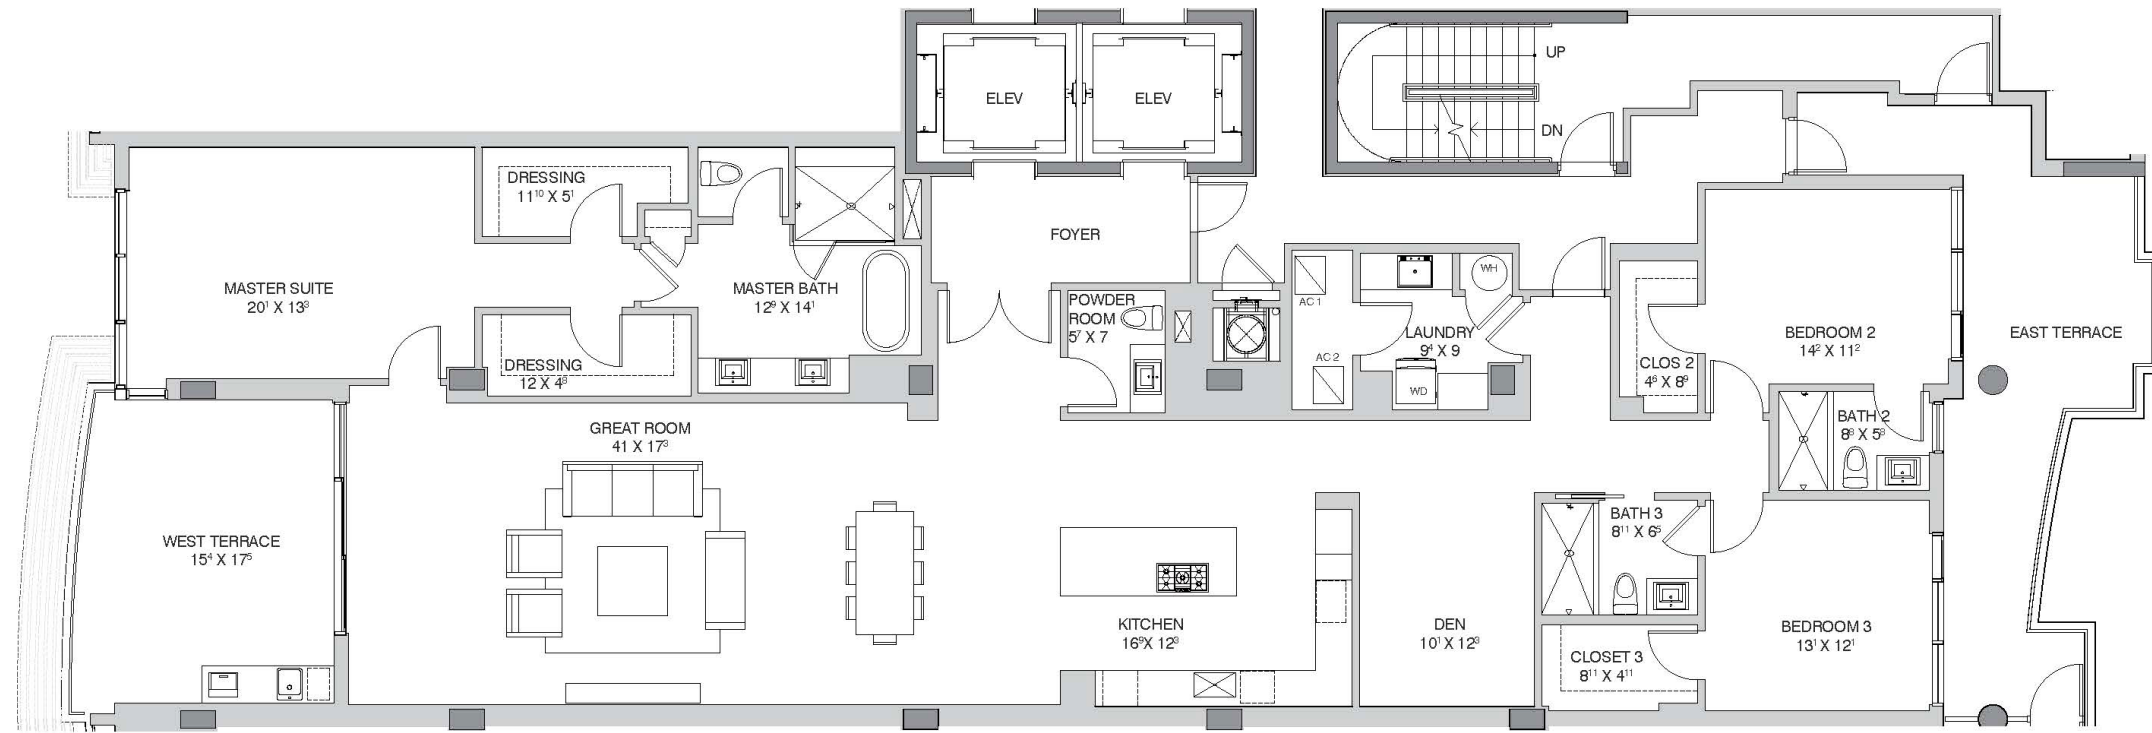

ADAGIO

FORT LAUDERDALE BEACH

RESIDENCE 03

3 Bedrooms + Den + Family Room / 3.5 Baths

2,850 Interior sq. ft.

526 Exterior sq. ft.

3,376 Total sq. ft.

ORAL REPRESENTATIONS CANNOT BE RELIED UPON AS CORRECTLY STATING REPRESENTATIONS OF THE DEVELOPER. FOR CORRECT REPRESENTATIONS, MAKE REFERENCE TO THIS BROCHURE AND TO THE DOCUMENTS REQUIRED BY SECTION 718.503, FLORIDA STATUTES, TO BE FURNISHED BY A DEVELOPER TO A BUYER OR LESSEE.

The square footage areas used in this brochure include the outer walls surrounding the unit and half the demising wall separating units and areas under roof but not within the walls inside of the unit. Please refer to the survey included as an exhibit to the prospectus for the actual square footage of the units. The square footages used in this brochure are provided so that buyers can compare square footages being used by sellers in other communities. Prices, rendering details, and availability are subject to change without notice. Void where prohibited by law.