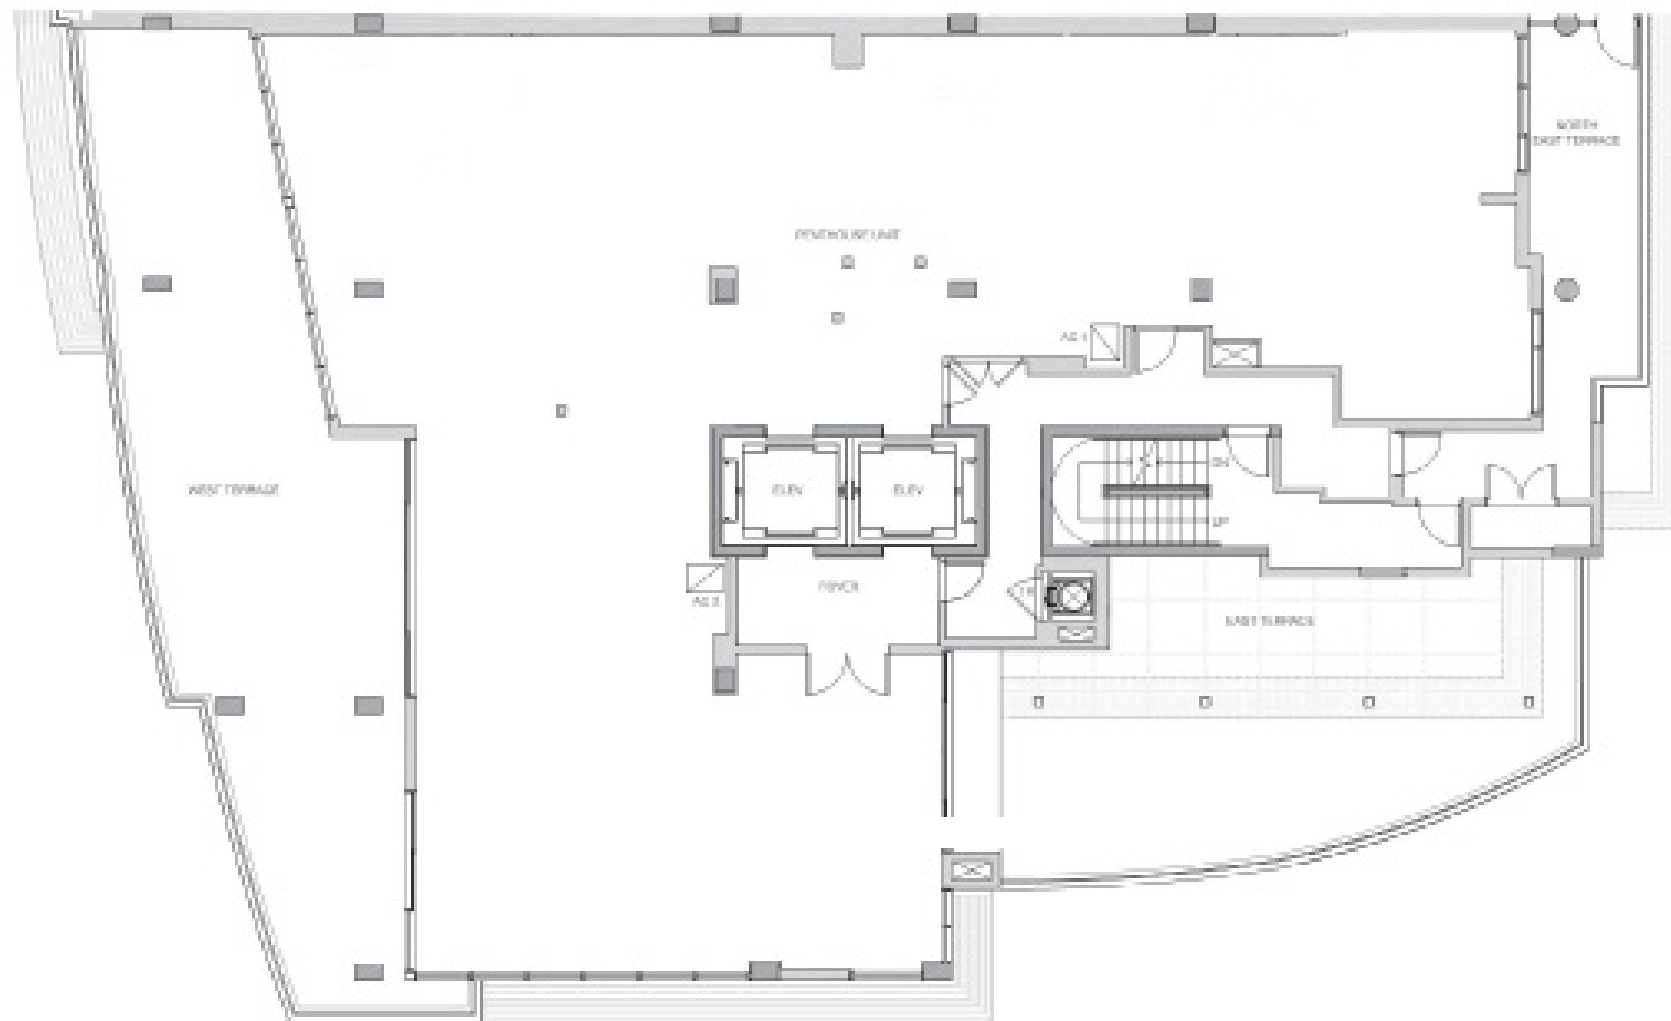

ADAGIO

FORT LAUDERDALE BEACH

PENTHOUSE 01

Optional Number of Bedrooms / Baths

4,085 Interior sq. ft.

2,234 Exterior sq. ft.

6,319 Total sq. ft.

ORAL REPRESENTATIONS CANNOT BE RELIED UPON AS CORRECTLY STATING REPRESENTATIONS OF THE DEVELOPER. FOR CORRECT REPRESENTATIONS, MAKE REFERENCE TO THIS BROCHURE AND TO THE DOCUMENTS REQUIRED BY SECTION 718.503, FLORIDA STATUTES, TO BE FURNISHED BY A DEVELOPER TO A BUYER OR LESSEE.

The square footage areas used in this brochure include the outer walls surrounding the unit and half the demising wall separating units and areas under roof but not within the walls inside of the unit. Please refer to the survey included as an exhibit to the prospectus for the actual square footage of the units. The square footages used in this brochure are provided so that buyers can compare square footages being used by sellers in other communities. Prices, rendering details, and availability are subject to change without notice. Void where prohibited by law.